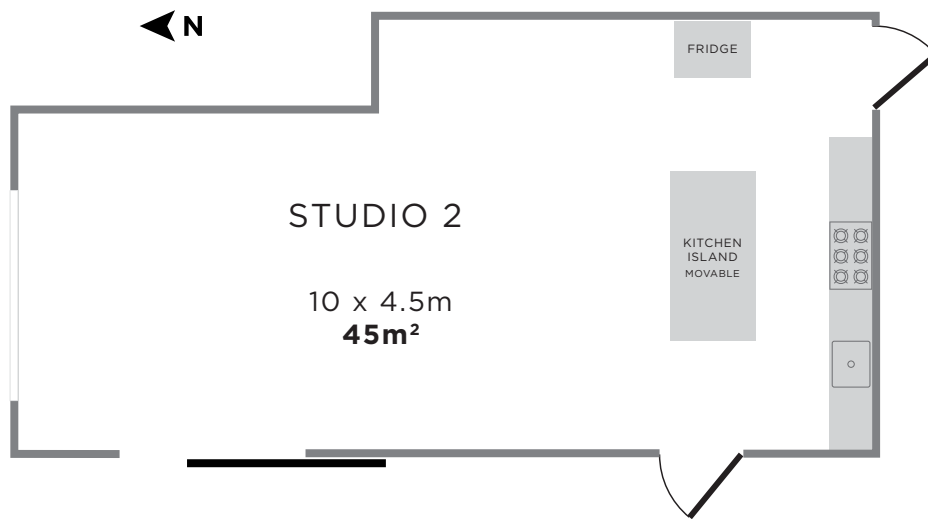

STUDIO 2

KITCHEN STUDIO

2.7m Cambo Monostand
Polyboards & Stands
2 x C-Stands
Kitchen Island
SMEG 6 burner oven & stove
Trestle tables
Microwave

Dishwasher
SMEG Stand mixer
Food Processor
Kitchen utensils
Sonos Speakers